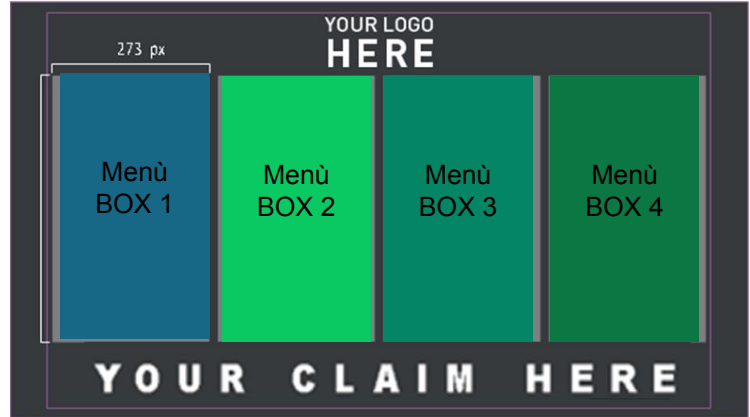

TEMPLATE

LANNER

LAYOUT 1

■ Area reserved for graphics elements, and background pictures

— Safe Area: 40 pixel → vertical sides (right and left);
35 pixel → horizontal sides (up and down)

LAYOUT 2

■ ■ Area reserved for graphics elements, and background pictures

— Safe Area: 40 pixel margini verticali (a dx e a sx); 35 pixel margini orizzontali (in basso e in alto)

TEMPLATE

MINISITE

LAYOUT 1

Area reserved for the Menu items

Area reserved for graphics elements, and background pictures

Safe Area: 40 pixel → vertical sides (right and left);
35 pixel → horizontal sides (up and down)

LAYOUT 2

Area reserved for the Menu items

Area reserved for graphics elements, and background pictures

Safe Area: 40 pixel → vertical sides (right and left);
35 pixel → horizontal sides (up and down)

TEMPLATE

MINISITE

LAYOUT 1

Area reserved for the Menu items

Area reserved for graphics elements, and background pictures

Safe Area: 40 pixel → vertical sides (right and left);
35 pixel → horizontal sides (up and down)