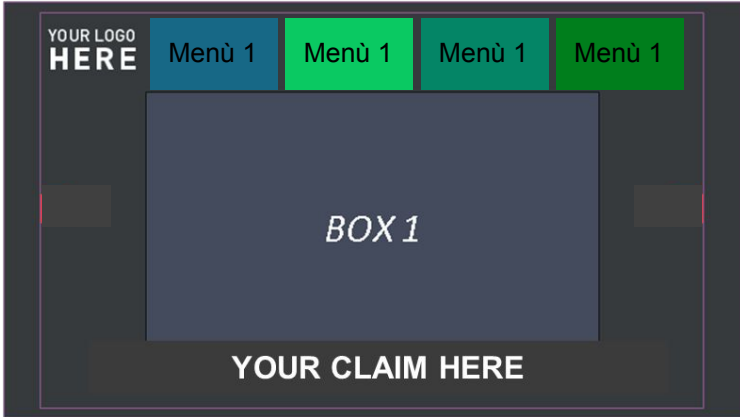

TEMPLATE

LANNER

LAYOUT 1

■ Area reserved for graphics elements, and background pictures

— Safe Area: 40 pixel → vertical sides (right and left);
35 pixel → horizontal sides (up and down)

LAYOUT 2

■ ■ Area reserved for graphics elements, and background pictures

— Safe Area: 40 pixel margini verticali (a dx e a sx); 35 pixel margini orizzontali (in basso e in alto)

TEMPLATE

MINISITE

LAYOUT 1

Area reserved for the Menu items

Area reserved for graphics elements, and background pictures